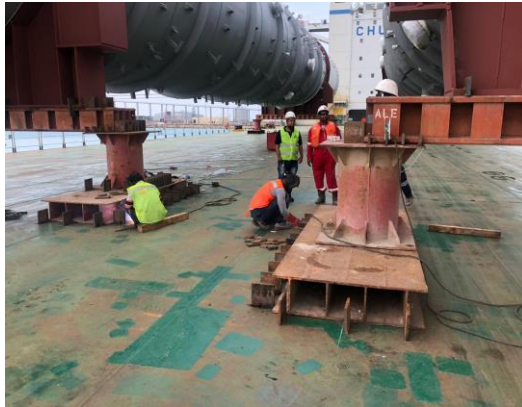

"We can handle..."

AMSteel
Port & Steel Operations

AMSTEEL OPERATION REPORT

MV CY INTEROCEAN II Operational Report

MV CY INTEROCEAN II loaded successfully

- **Vessel Name** : MV CY INTEROCEAN II
- **Cargo** : General Cargo
- **Quantity** : 4 Pieces / 801 Ton / 9,446 CBM
- **Operation Start** : 0430 31th of October 2018
- **Operation Finish** : 2100 02th of November 2018
- **Vessel Berthing** : 1000 30th of October 2018
- **Vessel Sailing** : 0015 03th of November 2018
- **Idle Duration** : Total 15 Hours
 - Harsh Weather Conditions : 15 Hours
- **Hours Operated** : 64 Hours 30 Minutes
- **Net operation** : 49 Hours 30 Minutes

AMSTEEL handled very successfully

MV CY INTEROCEAN II Operational Report

Operational Preparation

AMSTEEL handled very successfully

MV CY INTEROCEAN II Operational Report

Vessel Berthing

AMSTEEL handled very successfully

MV CY INTEROCEAN II Operational Report

Export Operation

AMSTEEL handled very successfully

MV CY INTEROCEAN II Operational Report

Export Operation

AMSTEEL handled very successfully

MV CY INTEROCEAN II Operational Report

Welding & Lashing Operation

AMSTEEL handled very successfully

MV CY INTEROCEAN II Operational Report

Welding & Lashing Operation

AMSTEEL handled very successfully

MV CY INTEROCEAN II Operational Report

Operation Completed