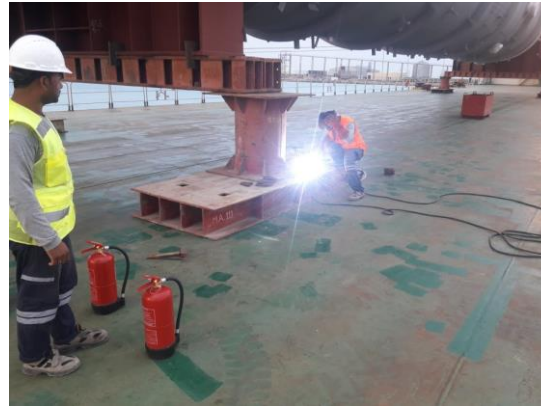

"We can handle..."

AMSteel
Port & Steel Operations

AMSTEEL OPERATION REPORT

MV CY INTEROCEAN II Operational Report

MV CY INTEROCEAN II loaded successfully

- **Vessel Name** : MV CY INTEROCEAN II
- **Cargo** : General Cargo
- **Quantity** : 4 Pieces / 801 Ton / 9,446 CBM
- **Operation Start** : 0430 31th of October 2018
- **Operation Finish** : 2100 02th of November 2018
- **Vessel Berthing** : 1000 30th of October 2018
- **Vessel Sailing** : 0015 03th of November 2018
- **Idle Duration** : Total 15 Hours
 - Harsh Weather Conditions : 15 Hours
- **Hours Operated** : 64 Hours 30 Minutes
- **Net operation** : 49 Hours 30 Minutes

AMSTEEL handled very successfully

MV CY INTEROCEAN II Operational Report

Operational Preparation

AMSTEEL handled very successfully

MV CY INTEROCEAN II Operational Report

Vessel Berthing

AMSTEEL handled very successfully

Welding & Lashing Operation

AMSTEEL handled very successfully

MV CY INTEROCEAN II Operational Report

Welding & Lashing Operation

AMSTEEL handled very successfully

MV CY INTEROCEAN II Operational Report

Operation Completed