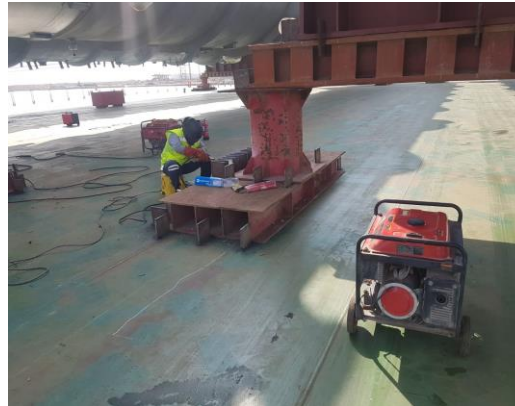

"We can handle..."

AMSteel
Port & Steel Operations

AMSTEEL OPERATION REPORT

MV CY INTEROCEAN II Operational Report

MV CY INTEROCEAN II loaded successfully

- **Vessel Name** : MV CY INTEROCEAN II
- **Cargo** : General Cargo
- **Quantity** : 4 Pieces / 801 Ton / 9,446 CBM
- **Operation Start** : 0430 31th of October 2018
- **Operation Finish** : 2100 02th of November 2018
- **Vessel Berthing** : 1000 30th of October 2018
- **Vessel Sailing** : 0015 03th of November 2018
- **Idle Duration** : Total 15 Hours
 - Harsh Weather Conditions : 15 Hours
- **Hours Operated** : 64 Hours 30 Minutes
- **Net operation** : 49 Hours 30 Minutes

AMSTEEL handled very successfully

MV CY INTEROCEAN II Operational Report

Operational Preparation

AMSTEEL handled very successfully

MV CY INTEROCEAN II Operational Report

Vessel Berthing

AMSTEEL handled very successfully

MV CY INTEROCEAN II Operational Report

Export Operation

AMSTEEL handled very successfully

MV CY INTEROCEAN II Operational Report

Export Operation

AMSTEEL handled very successfully

MV CY INTEROCEAN II Operational Report

Welding & Lashing Operation

AMSTEEL handled very successfully

MV CY INTEROCEAN II Operational Report

Welding & Lashing Operation

AMSTEEL handled very successfully

MV CY INTEROCEAN II Operational Report

Operation Completed